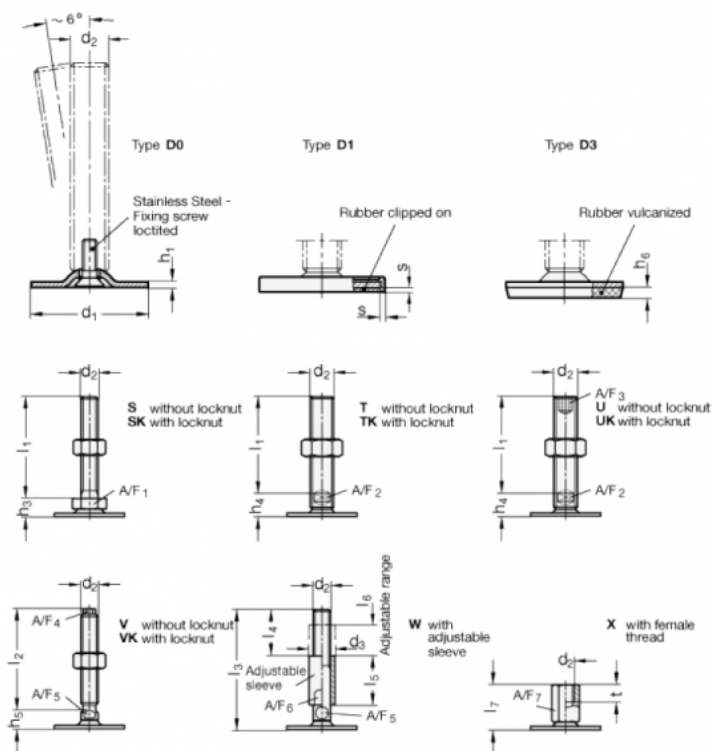

Data Sheet

Article number: 204140M16125D1UK

Description: E+G levelling foot
GN 41-40-M16-125-D1-UK

Note: UK With nut, Hexagon socket at the top, Wrench flat at the bottom

Measures

A/F2 = 12

s = 1.5

A/F3 = 8

d1 = 40

d2 = M16

h1 = 2

h4 = 17

h6 =

l1 = 125